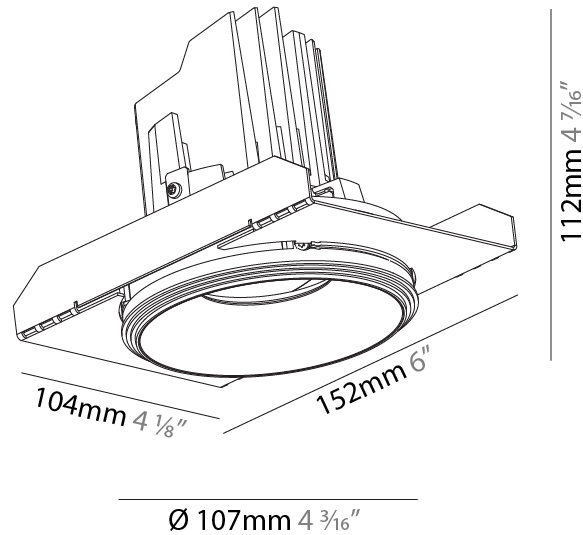

GENERAL

Series: Bioniq
 Subseries: Bioniq Round Semi Adjustable
 Brand: Prolicht
 Division: Architectural
 Mounting Type: Trimless
 Mounting Location: Ceiling
 Subcategory: Downlight

PHYSICAL

Shape: Round
 Diameter (mm): 107
 Diameter (in): 4 3/16
 Height (mm): 112
 Height (in): 4 7/16
 Ceiling Thickness (mm): 10 / 12.5 / 15 / 25
 Ceiling Thickness (in): 3/8 or 1/2 or 9/16 or 1
 Min. Recessing Depth (mm): 130
 Min. Recessing Depth (in): 5 1/8
 Light Distribution: Adjustable / Downlight
 Weight (kg): 0.621
 Weight (lbs): 1.37
 Fixture Finish: SSR / BKV / CWI / CRY / HAB / UFT / ITA / RUA / FTG / MYG / LOD / PUS / FRO / FUP / KIA / POP / BLS / SPG / MEY / GOH / GUM / CHC / COM / ABZ / JAG / OBR / MOS / ROR
 Fixture Material: Aluminum Die Cast
 Cut-out Measurements: \square 111mm / 4 3/8"
 Upon Request: Unique Ceiling Thickness

GENERAL

Series: Bioniq
Subseries: Bioniq Round Semi Adjustable
Brand: Prolicht
Division: Architectural
Mounting Type: Trimless
Mounting Location: Ceiling
Subcategory: Downlight

PHYSICAL

Shape: Round
Diameter (mm): 107
Diameter (in): 4 3/16
Height (mm): 112
Height (in): 4 7/16
Ceiling Thickness (mm): 10 / 12.5 / 15 / 25
Ceiling Thickness (in): 3/8 or 1/2 or 9/16 or 1
Min. Recessing Depth (mm): 130
Min. Recessing Depth (in): 5 1/8
Light Distribution: Adjustable / Downlight
Weight (kg): 0.609
Weight (lbs): 1.34
Fixture Finish: SSR / BKV / CWI / CRY / HAB / UFT / ITA / RUA / FTG / MYG / LOD / PUS / FRO / FUP / KIA / POP / BLS / SPG / MEY / GOH / GUM / CHC / COM / ABZ / JAG / OBR / MOS / ROR
Fixture Material: Aluminum Die Cast
Cut-out Measurements: Ø 111mm / 4 3/8"
Upon Request: Unique Ceiling Thickness

RATINGS AND CERTIFICATIONS

Certified By: Certified for North American Standards
IP rating: IP20

111mm 4 3/16"	130mm 5 1/8"	10 12 1/2 15 25mm 3/8" 1/2" 9/16" 1"	10°	355°	

A

BIONIQ ROUND SEMI ADJUSTABLE TRIMLESS